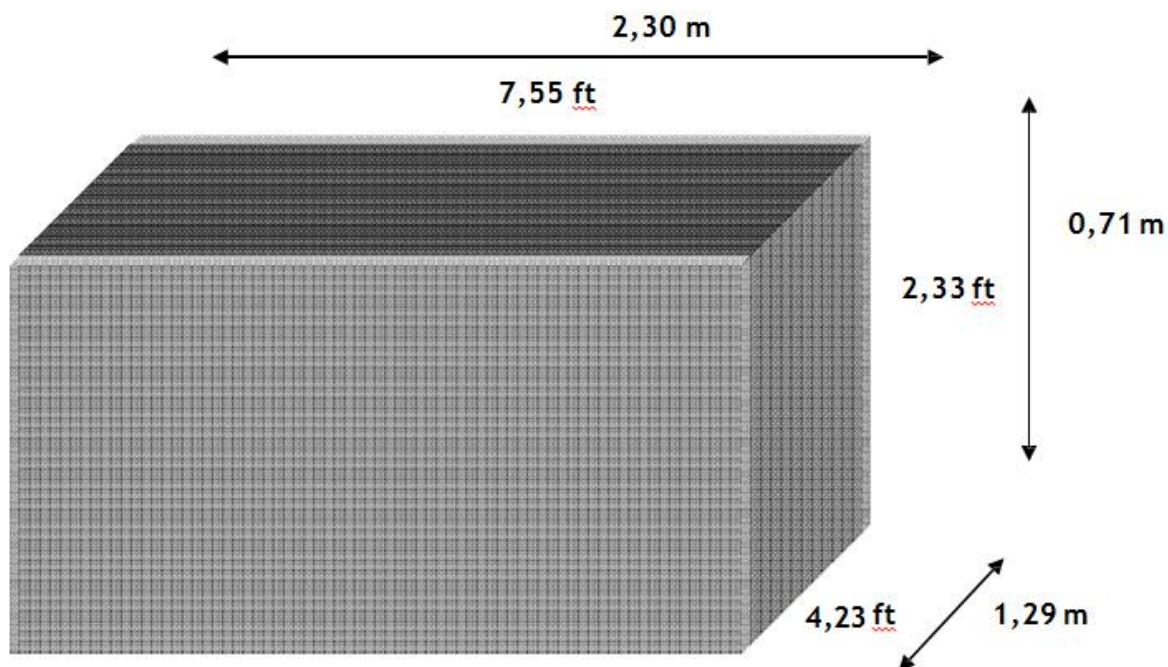

LUGGAGE HELICOPTER HOLD DIMENSIONS