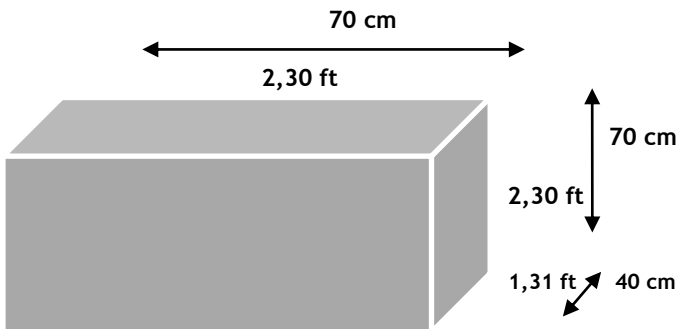

LUGGAGE HELICOPTER HOLD DIMENSIONS