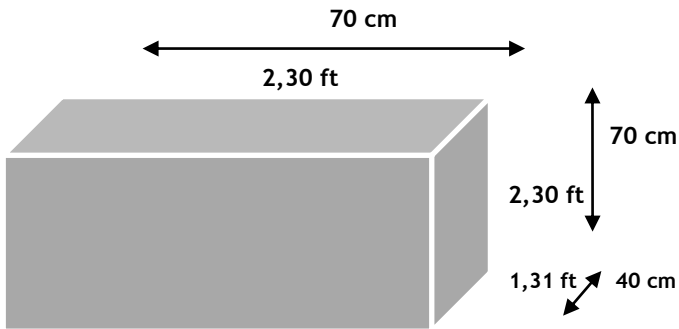

LUGGAGE HELICOPTER HOLD DIMENSIONS