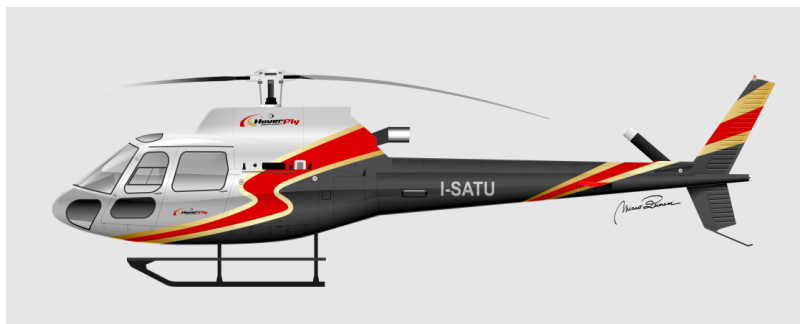

executive helicopter service

Airbus Helicopter AS350B3+ - Single Engine

CABIN CAPACITY	
CREW	1 or 2
PASSENGERS	4 or 5

PERFORMANCE	
MAXIMUM SPEED	155 knots / 287 KmH
CRUISE SPEED	122 knots / 226 KmH
MAXIMUM RANGE	666 Km / 360 nm